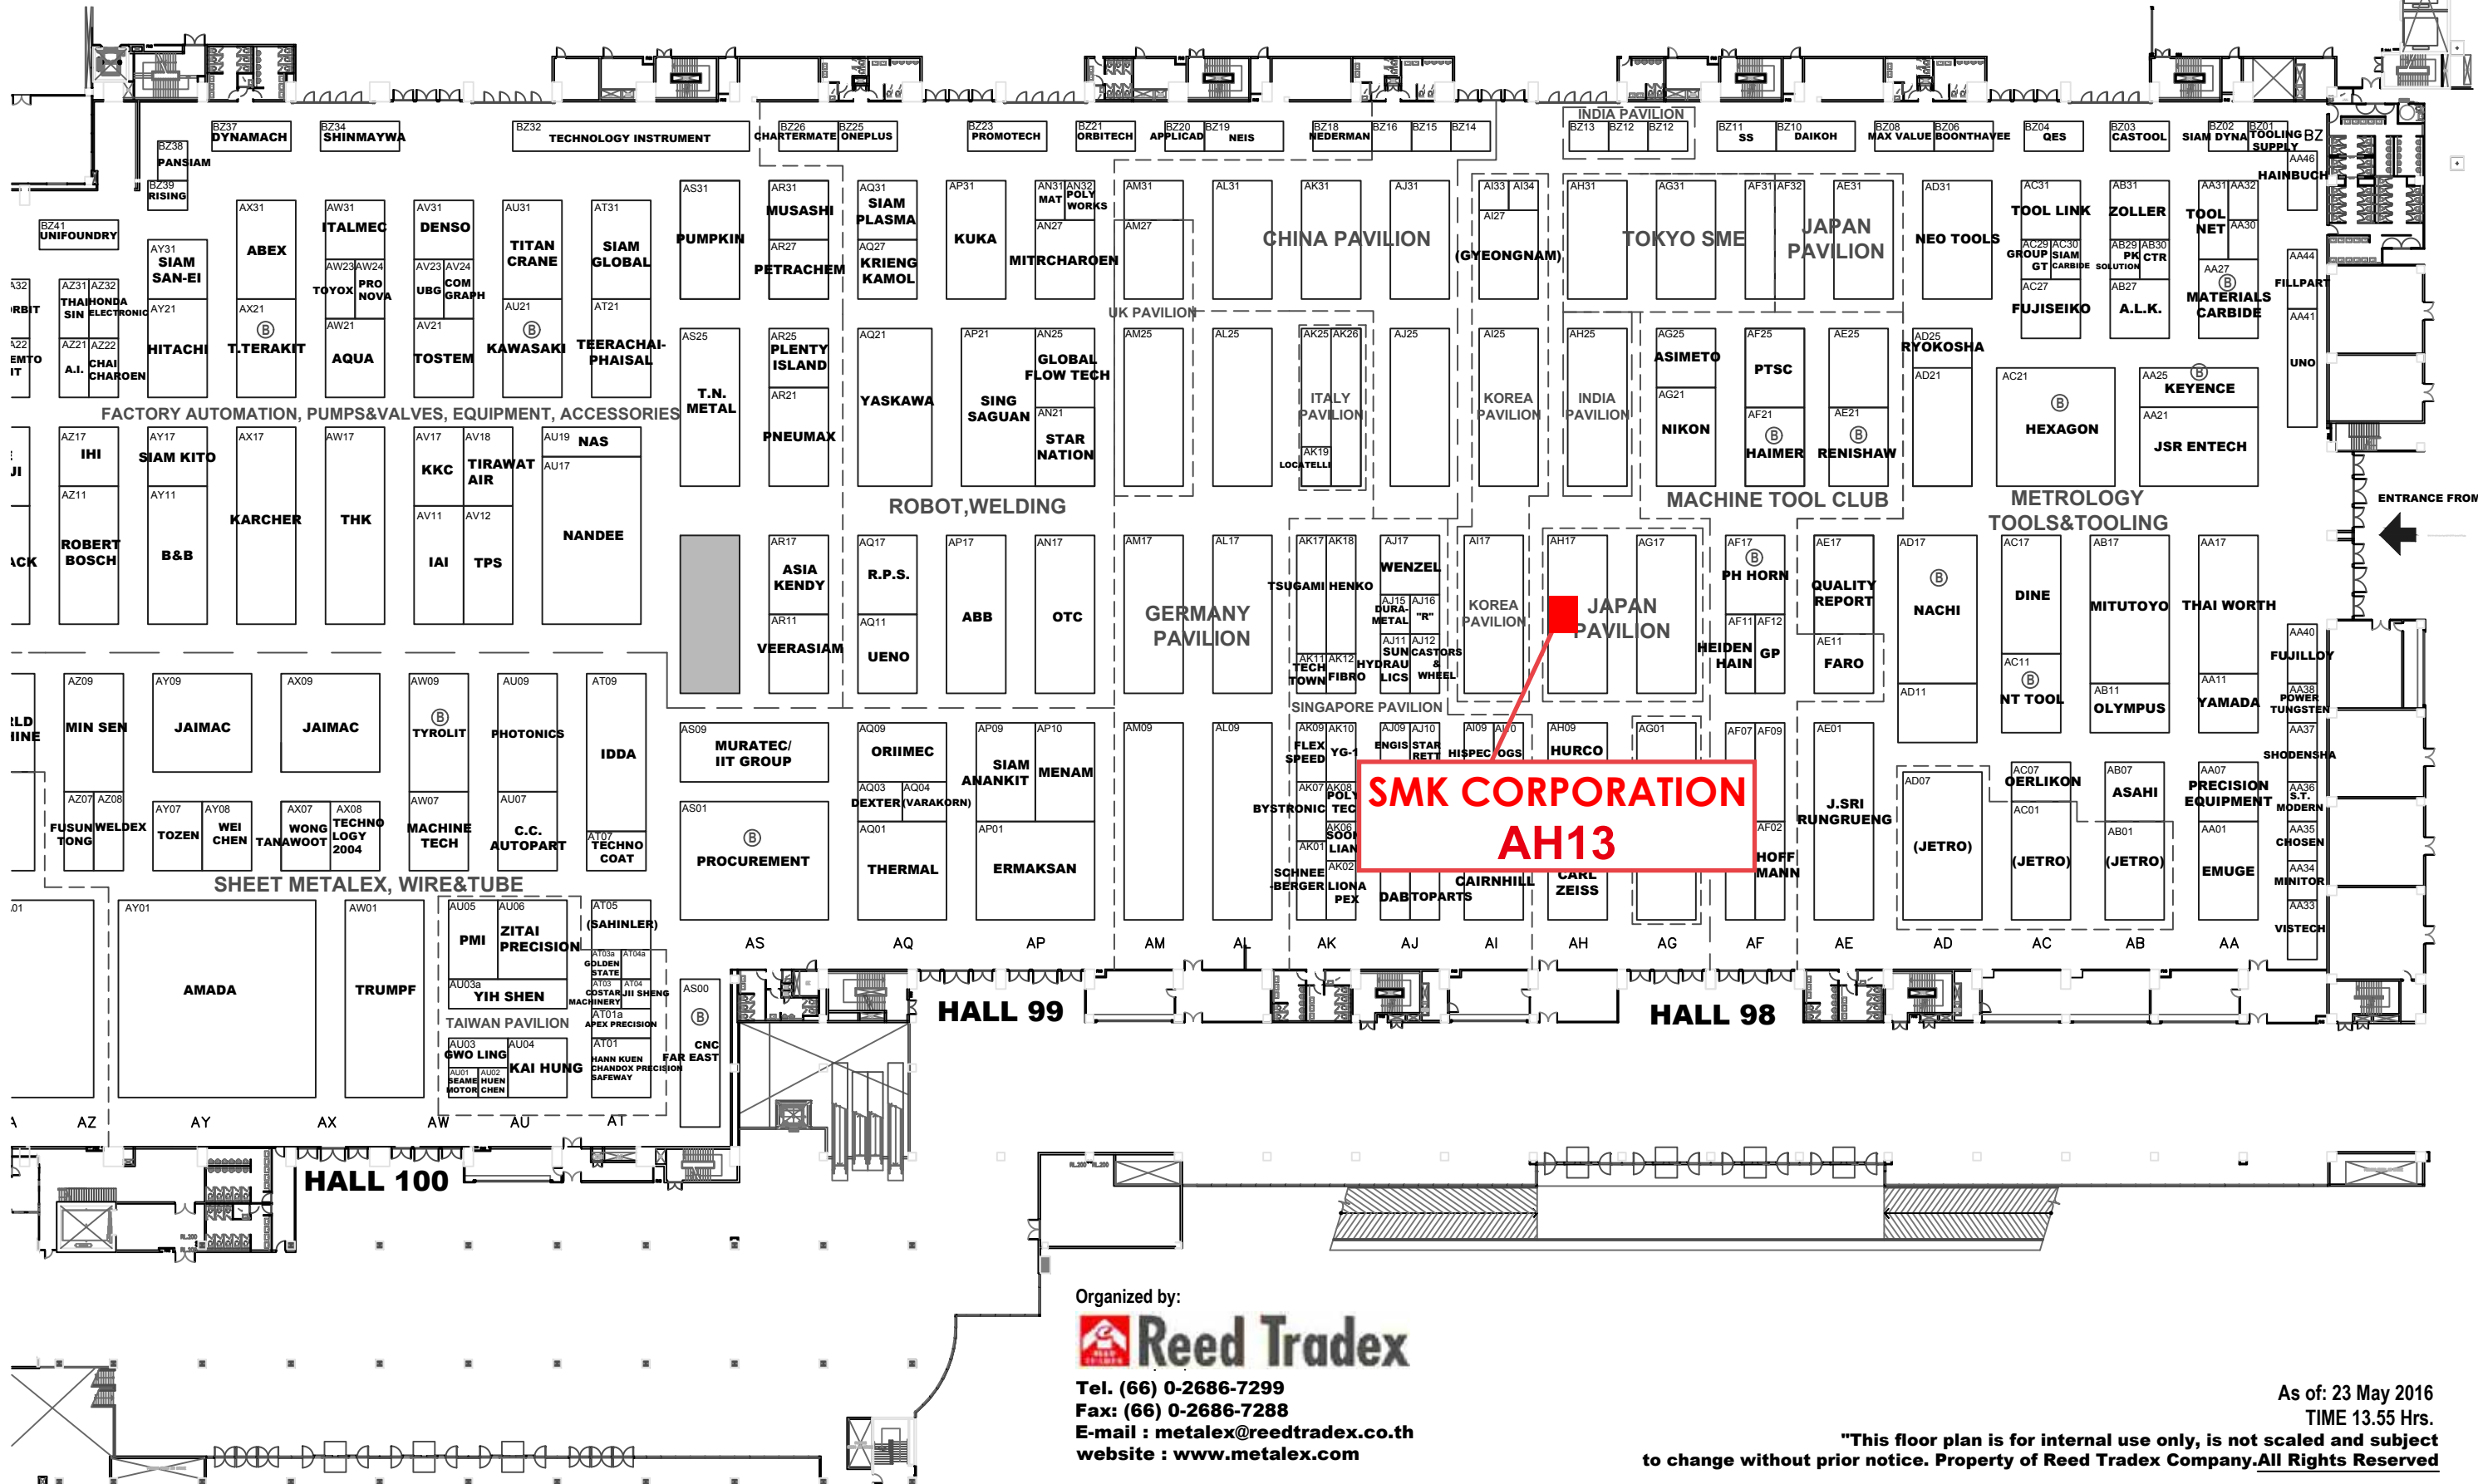

THE GRAND METALEX 2016

NOV 23-26, 2016
BITEC, BANGKOK, THAILAND

Organized by:

Tel. (66) 0-2686-7299
Fax: (66) 0-2686-7288
E-mail : metalex@reedtradex.co.th
website : www.metalex.com

As of: 23 May 2016
TIME 13.55 Hrs.

"This floor plan is for internal use only, is not scaled and subject to change without prior notice. Property of Reed Tradex Company. All Rights Reserved"